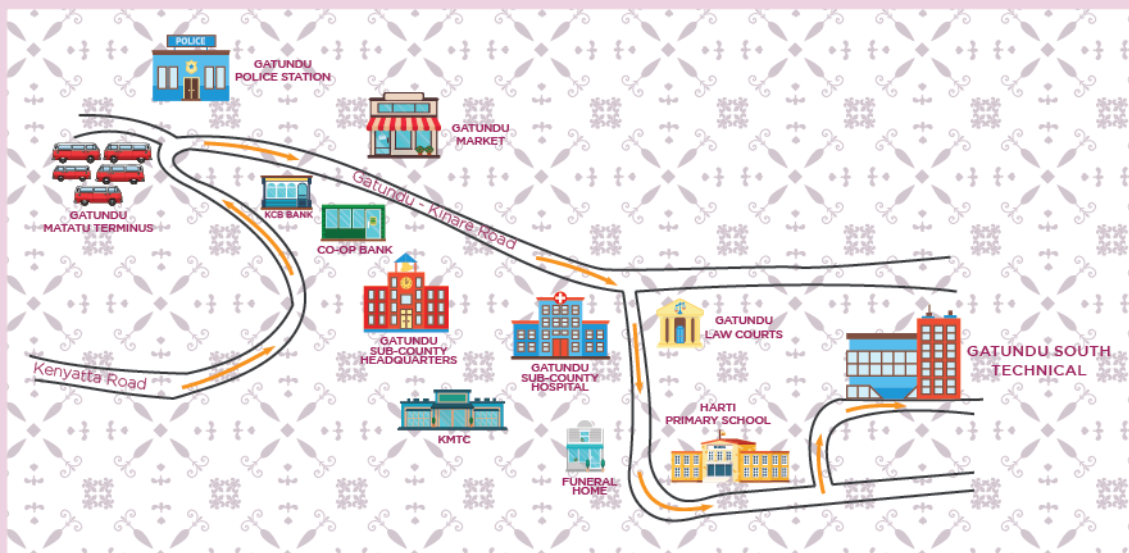

Artisan

Artisan Certificate in Plumbing	KCSE CERT	2 Years	KNEC/NITA
Artisan Certificate in Masonry	KCSE CERT	2 Years	KNEC/NITA
Artisan (Grade Test) in Plumbing / Pipe Fitter	KCPE/KCSE CERT	2 Years	KNEC/NITA
Artisan (Grade Test) in Masonry	KCPE/KCSE CERT	2 Years	KNEC/NITA
Artisan (Grade Test) in Welding & Fabrication	KCPE/KCSE CERT	2 Years	KNEC/NITA
Artisan (Grade Test) in Electrical Wireman	KCPE/KCSE CERT	2 Years	KNEC/NITA
Artisan in Hair Dressing and Beauty Therapy	KCPE/KCSE CERT	2 Years	KNEC/NITA
Artisan in Food & Beverage	KCPE/KCSE CERT	2 Years	KNEC/NITA

Short Courses

Scaffolding and Form Work	Open to All	6 Months	CDACC
Block Making & Tiling	Open to All	6 Months	CDACC

**Our promise: Quality Competency Based Education & Training,
State of the Art Equipment, Free Wi-fi and Affordable Fees.**

All successful applicants for full time courses will pay reduced tuition fee of **Kshs. 26,420 per year** and benefit from GOK capitation of **Kshs. 30,000** and will also be assisted to apply for HELB loan and encouraged to apply for bursaries.

Qualified Applicants should apply by filling an application form and attach copies of **KCPE & KCSE Certificate/Result slips, National Identity Card, Birth Certificate and Leaving Certificates** for the **MAY/SEPTEMBER 2020 INTAKE**.

All correspondences to be addressed to:

**THE PRINCIPAL
GATUNDU SOUTH TECHNICAL AND VOCATIONAL COLLEGE
P.O BOX 102 - 01030,GATUNDU**

We uphold the National Values and Principles of Governance: Patriotism, National Unity, Inclusiveness, Equity, Equality, Integrity, Transparency & Accountability, Social Justice, Sustainable Development, Human Dignity, Democracy, Good Governance and Rule of Law.